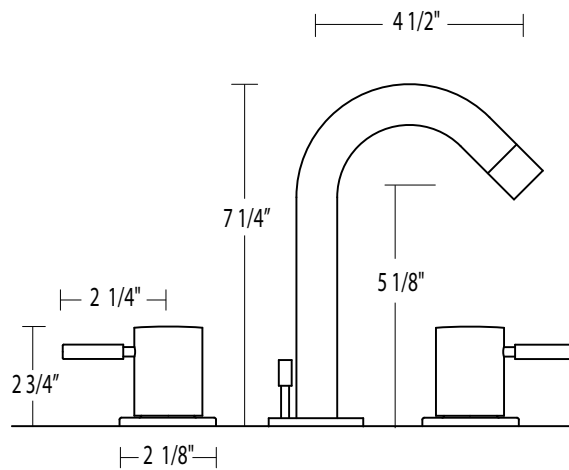

ZEN

#ZEN100

Deck mounted three-hole lavatory faucet.

IMPORTANT: Dimensions are nominal and may vary within the range of tolerances established by ANSI Standard A112.18.1 These Measurements are subject to change or cancellation. No responsibility is assumed for use of superseded or voided pages.