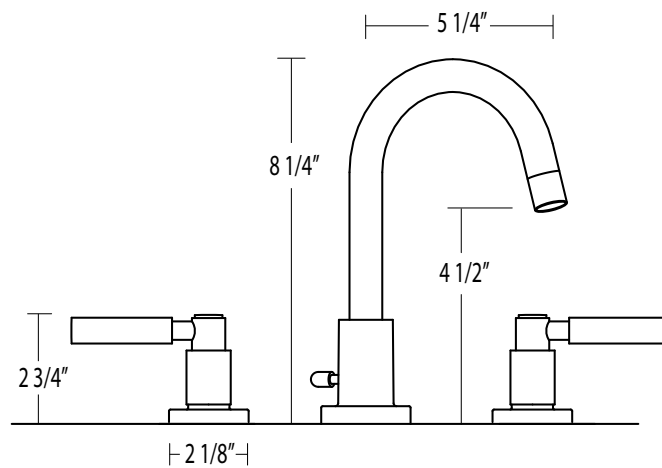

GOTHAM

#GOT100

Deck mounted three hole lavatory faucet.

IMPORTANT: Dimensions are nominal and may vary within the range of tolerances established by ANSI Standard A112.18.1 These Measurements are subject to change or cancellation. No responsibility is assumed for use of superseded or voided pages.